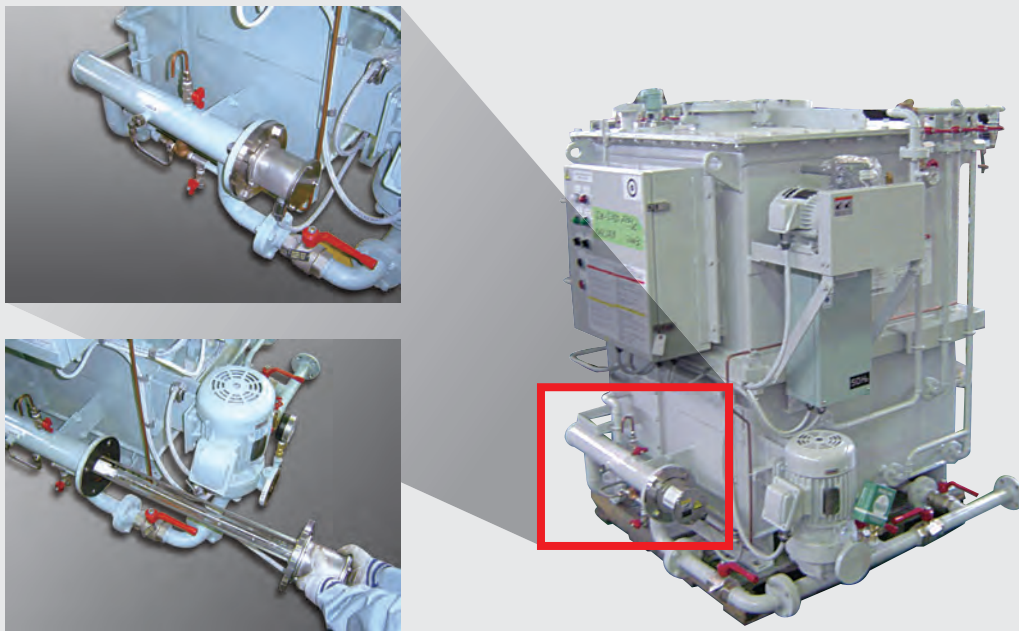

Dear Customer,

Re: Replacement of The UV Lamp for Sewage Treatment Plant(SBH)

We always thank you for using and supporting our products.

In reply for frequently asked question on the timing of the UV Lamp replacement for our sewage treatment plant(SBH), we advocate as follows.

1.The Function of The UV Lamp

The UV Lamp irradiates ultraviolet rays and sterilizes effluents in order to reduce a coliform count of the effluent within the IMO emission standard, MEPC. 159(55)/227(64).

2.Time to Replace The UV Lamp

The average life of the UV Lamp is approximately one year in continuous lighting. When it is used beyond this, sterilization performance is significantly reduced and it will not be able to satisfy the emission standards. **After expiring one year life time, the UV Lamp will not reduce, blink and/ or extinct the light, but lost its ability only. Therefore, please replace it within one year without fail.**

3.Warning

When replacing the UV Lamp, please always use a genuine parts. We Taiko Kikai, do not allow or do not license any companies to produce its own UV Lamp so that there is no OEM product exist: HV the genuine or unauthorized copy parts.

We tested our sewage treatment plant only with the genuine UV Lamp during type approval testing by various authorizations so that effectiveness of those type approval certificates are in question if those unauthorized copy parts were used. We can not recognize a Sewage Treatment Plant that does not use the genuine parts as our own product so that the type approval certificate that was given to TAIKO as the license to manufacture is invalid.

If the lightness of UV lamp gets decreased or a non-genuine UV lamp is used, there is a possibility that we could not secure the performance.The equipment is one of the managed objects by PSC, based on IMO emission standard ME-PC.159(55)/227(64). Yearly replacement of UV lamp is recommended, in order to maintain the proper discharging performance.

Authorities: EC MED, China CCS, Taiwan CR and Japan MOT.